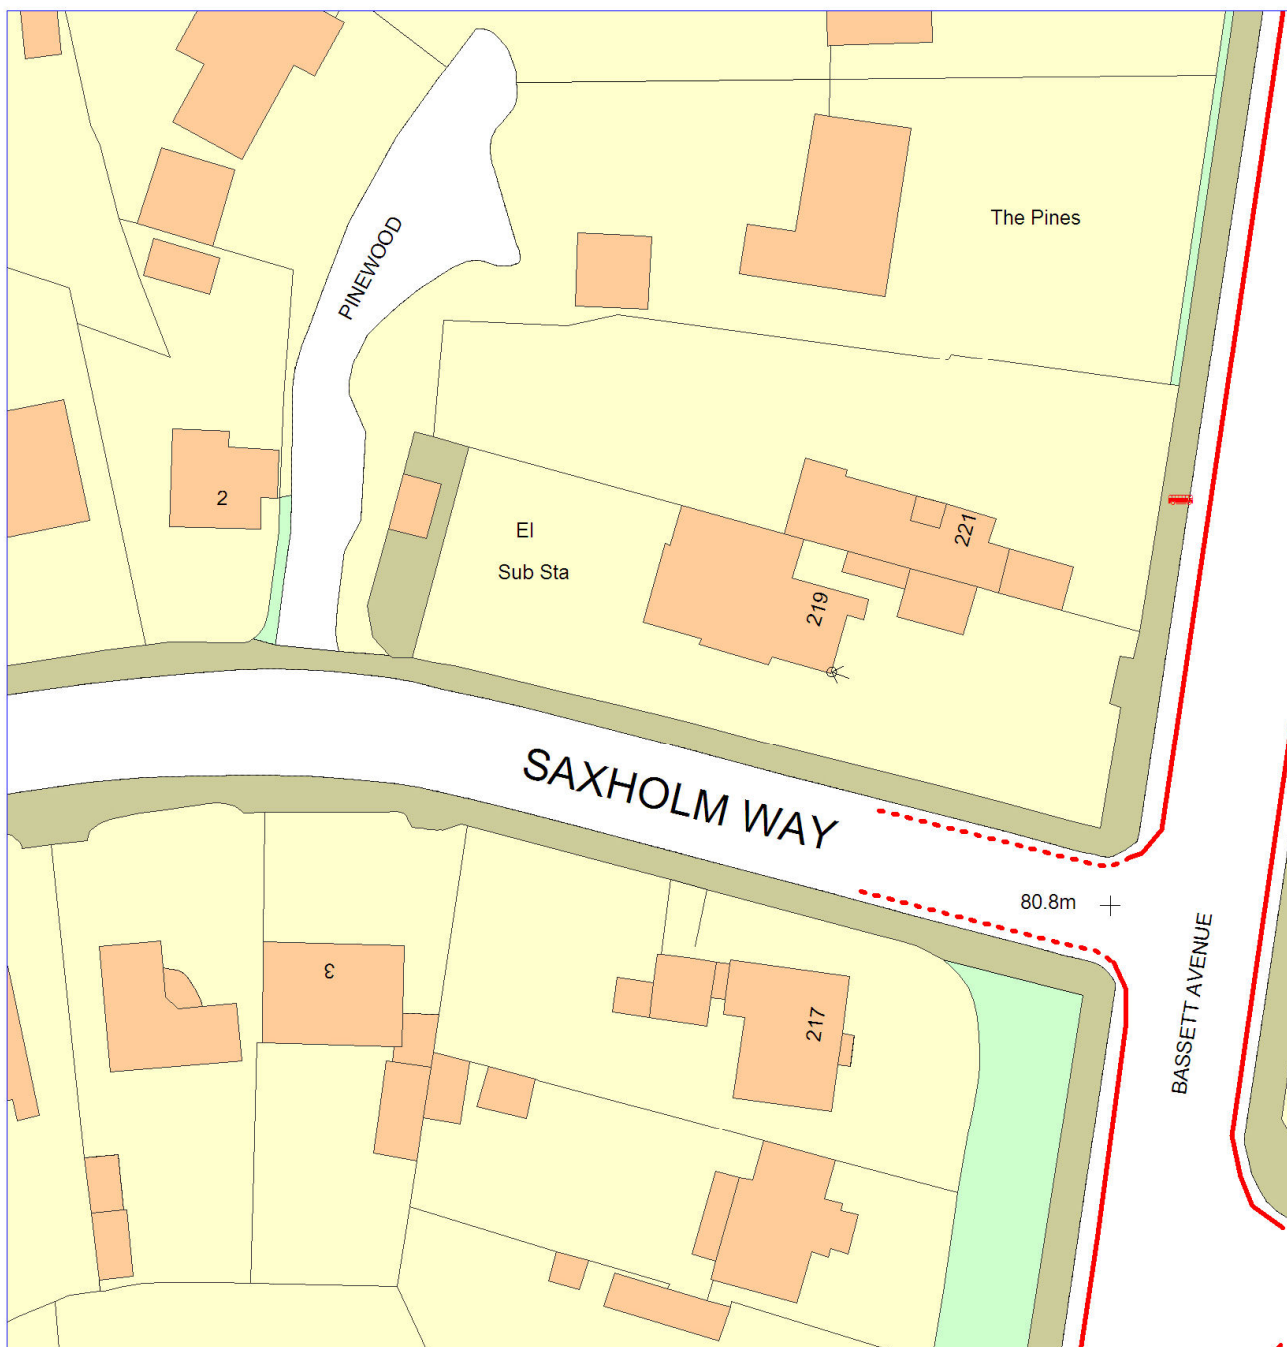

Map showing proposed parking restrictions in Saxholm Way

Based on the Ordnance Survey's 2007 Map with the permission of the controller of Her Majesty's Stationary Office, Crown Copyright Reserved
 Unauthorised reproduction infringes Crown Copyright and may lead to prosecution or civil proceedings. Southampton CITY Council Licence No 100019679, 2007

Drawing Title
 Map showing proposed and existing parking restrictions
 in Saxholm Way

Scale: 1:500

Plan No: NDBSA1